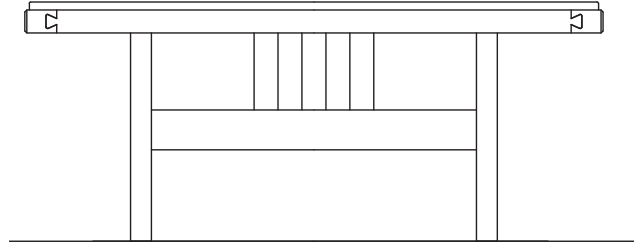

755-030A UPHOLSTERED SIDE CHAIR
 WHITE BOUCLE' FABRIC
 BLEACHED WHITE

752-045 SPINDLE SIDE CHAIR
 MATTE BLACK

DOVETAIL DINING

752 NATURAL

753 AGED GREY

755 BLEACHED WHITE

A. Dovetail Table

-502 Dovetail Table Top
-500 Dovetail Base
72½ x 41⅞ x 30H

B. Dovetail Table

-602 Dovetail Table Top
-600 Dovetail Base
96½ x 41⅞ x 30H

C. Round Table

-048 Round Table Top
48" w/ 1"Top
-200 Metal Pedestal
for 48" or 60" Top
30 x 30 x 28
or
-060 Round Table Top
60" w/1" Top
-200 Metal Pedestal
for 48" or 60" Top
30 x 30 x 28