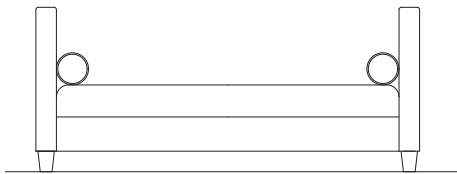

52 x 24 x 31 1/4

Features a built-in
3 prong outlet/USB
A/ USB C

Over 200 Custom Choices

Upholstered Bed

Twin:

42 x 87 1/2 x 56 1/4

Full:

54 x 87 1/2 x 61 1/4

Queen:

63 1/2 x 93 1/2 x 62 1/4

King:

80 x 93 1/2 x 64 1/4

Customizable Daybed

80 1/2 x 37 x 31

FABRICS

C Blue Coral