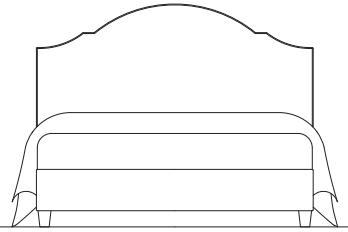

Over 200 Custom Choices