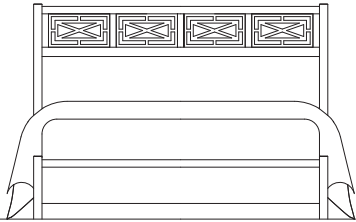

Tide and Timber orders will ship from our Virginia factory
in 72 hours.

TIDE & TIMBER

COLLECTION

Fretwork Panel Bed

Queen: 557/755/922

62 1/4 x 86 1/4 x 58

King: 667/766/922/MSI

79 1/4 x 86 1/4 x 58