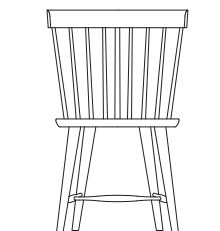

-446 Landscape Mirror

Beveled Glass

38 5/8 x 15/8 x 38 1/2

-007 Desk Chair

Seat: 19x17D

22 x 20 x 35

-778 Laptop/Tablet Desk

2 drawers