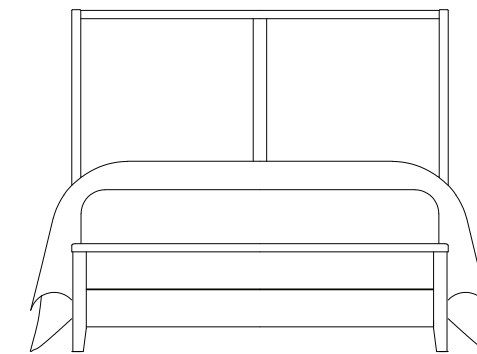

**821 SHADOW GREY
SEVEN DRAWER DRESSER
WITH ARCH MIRROR**

**WOODBIDGE
collection
ELITE SERIES**

820 DARK CASHMERE • 821 SHADOW GREY • 822 CLEAR MAPLE

**Arch Bed
Queen**
-557, 755, 922
64⁵/₈ x 87³/₄ x 57

King
-667, 766, 922, MS-MS1
81⁵/₈ x 87³/₄ x 58¹/₂

**Upholstered Beds
Available in 3 Fabrics
Queen**
-551, 155, 922
requires upholstered panel
62³/₄ x 88³/₄ x 57

King
-661, 166, 922, MS-MS1
requires upholstered panel
79³/₄ x 88³/₄ x 57

**Arch Storage Bed
Queen**
-557, 050B, 502, TT-555T
65⁵/₈ x 93⁷/₈ x 57