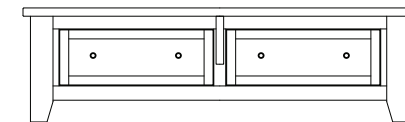

**821 SHADOW GREY
SEVEN DRAWER DRESSER
WITH ARCH MIRROR**

**WOODBIDGE
collection
ELITE SERIES**

820 DARK CASHMERE • 821 SHADOW GREY • 822 CLEAR MAPLE

**Arch Bed
Queen**
-557, 755, 922
64⁵/₈ x 87³/₄ x 57

King
-667, 766, 922, MS-MS1
81⁵/₈ x 87³/₄ x 58¹/₂

**Upholstered Beds
Available in 3 Fabrics
Queen**
-551, 155, 922
requires upholstered panel
62³/₄ x 88³/₄ x 57

King
-661, 166, 922, MS-MS1
requires upholstered panel
79³/₄ x 88³/₄ x 57

**Arch Storage Bed
Queen**
-557, 050B, 502, TT-555T
65⁵/₈ x 93⁷/₈ x 57