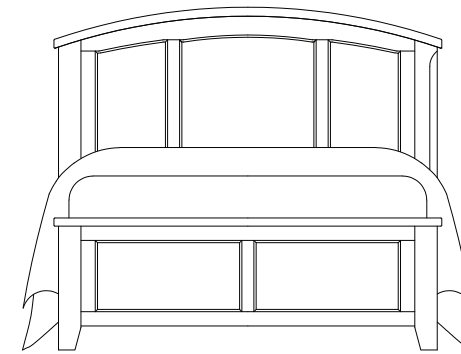

**WOODBIDGE
collection
ELITE SERIES**

820 DARK CASHMERE • 821 SHADOW GREY • 822 CLEAR MAPLE

**Arch Bed
Queen**
-557, 755, 922
64⁵/₈ x 87³/₄ x 57

King
-667, 766, 922, MS-MS1
81⁵/₈ x 87³/₄ x 58¹/₂